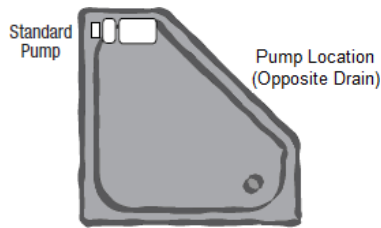

STANDARD FEATURES

ALL UNITS: High gloss, durable acrylic, premium reinforcement, pre-leveled base, textured floor, and pillow(s) included. Made in the [USA](#)

Whirlpool: 13 Amp pump, on/off air switch, 3 speed control, 10 jets adjustable for water flow, air and direction. Color matched trim.

Air Bath: 12 Amp blower, 20/28 high output air injectors. Touch control pad, automatic purge system, timer, check valve.

Combo Bath: Includes all Whirlpool and Air bath features.

OPTIONS

*Only available on Dual Corner

Model #	Product	Price
Heaters		
LM300	Whirlpool Inline 120V	$230
LM305	Air & Soakers 120V	335
LM321	Solo Touch Controls	380
LM335	Ozonator	296
LM500	Lumbar Jets	110
LM522	Chromatherapy Mood Light	172

Model #	Product	Price
Drains – Cable Operated		
LM200	Chrome	$124
LM201	Brushed Nickel	142
LM202	Bronze	142
LM210	White	124
LM211	Biscuit	124
Whirlpool Trim		
LM101	Chrome	98
LM102	Brushed Nickel	168
LM103	Bronze	188

Model #	Product	Price
LM505-513	8 Jet Back Massage*	$645
LM545	Alt A-1 Pump Location*	50
Grab Bars		
LM230	8" Grab Bars - White*	113
LM231	8" Grab Bars – Biscuit*	113
Tiling Flange		
LM544	Int. Corner Flange*	58
LM542	Attach. Plastic*	32