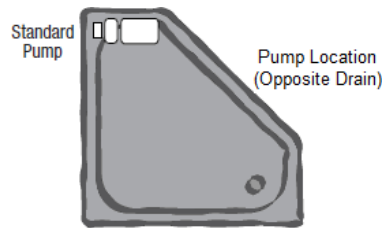

STANDARD FEATURES

ALL UNITS: High gloss, durable acrylic, premium reinforcement, pre-leveled base, textured floor, and pillow(s) included. Made in the [USA](#)

Whirlpool: 13 Amp pump, on/off air switch, 3 speed control, 10 jets adjustable for water flow, air and direction. Color matched trim.

Air Bath: 12 Amp blower, 20/28 high output air injectors. Touch control pad, automatic purge system, timer, check valve.

Combo Bath: Includes all Whirlpool and Air bath features.

OPTIONS

*Only available on Dual Corner

Model #	Product	Price
Heaters		
LM300	Whirlpool Inline 120V	$230
LM305	Air & Soakers 120V	335
LM321	Solo Touch Controls	380
LM335	Ozonator	296
LM500	Lumbar Jets	110
LM522	Chromatherapy Mood Light	172

Model #	Product	Price
Drains – Cable Operated		
LM200	Chrome	$124
LM201	Brushed Nickel	142
LM202	Bronze	142
LM210	White	124
LM211	Biscuit	124
Whirlpool Trim		
LM101	Chrome	98
LM102	Brushed Nickel	168
LM103	Bronze	188

Model #	Product	Price
LM505-513	8 Jet Back Massage*	$645
LM545	Alt A-1 Pump Location*	50
Grab Bars		
LM230	8" Grab Bars - White*	113
LM231	8" Grab Bars – Biscuit*	113
Tiling Flange		
LM544	Int. Corner Flange*	58
LM542	Attach. Plastic*	32