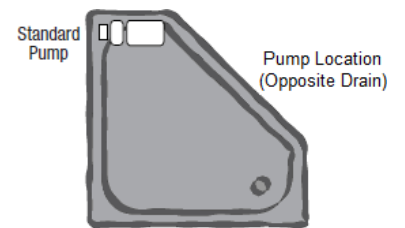

STANDARD FEATURES

ALL UNITS: High gloss, durable acrylic, premium reinforcement, pre-leveled base, textured floor, and pillow(s) included. Made in the [USA](#)

Whirlpool: 13 Amp pump, on/off air switch, 3 speed control, 10 jets adjustable for water flow, air and direction. Color matched trim.

Air Bath: 12 Amp blower, 20/28 high output air injectors. Touch control pad, automatic purge system, timer, check valve.

Combo Bath: Includes all Whirlpool and Air bath features.

OPTIONS

*Only available on Dual Corner

Model #	Product	Price
Heaters		
LM300	Whirlpool Inline 120V	$230
LM305	Air & Soakers 120V	335
LM321	Solo Touch Controls	380
LM335	Ozonator	296
LM500	Lumbar Jets	110
LM522	Chromatherapy Mood Light	172

Model #	Product	Price
Drains – Cable Operated		
LM200	Chrome	$124
LM201	Brushed Nickel	142
LM202	Bronze	142
LM210	White	124
LM211	Biscuit	124
Whirlpool Trim		
LM101	Chrome	98
LM102	Brushed Nickel	168
LM103	Bronze	188

Model #	Product	Price
LM505-513	8 Jet Back Massage*	$645
LM545	Alt A-1 Pump Location*	50
Grab Bars		
LM230	8" Grab Bars - White*	113
LM231	8" Grab Bars – Biscuit*	113
Tiling Flange		
LM544	Int. Corner Flange*	58
LM542	Attach. Plastic*	32