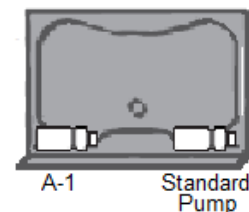

STANDARD FEATURES

ALL UNITS: High gloss, durable acrylic, premium reinforcement, pre-leveled base, textured floor, and pillow(s) included. Made in the **USA**

Whirlpool: 13.0 Amp pump, on/off air switch, 3 speed control, 10 jets adjustable for water flow, air and direction. Color matched trim.

Air Bath: 12 Amp blower, 20+ high output air injectors. Touch control pad, automatic timed purge system, timer, check valve.

Combo Bath: Includes all Whirlpool and Air bath features.

OPTIONS

* Not available on Delmont   ** Not available on Seneca

Model #	Product	Price
Heaters		
LM300	Whirlpool Inline 120V	$230
LM305	Air & Soakers 120V	335
LM321	Solo Touch Controls	380
LM335	Ozonator	296
LM500	Lumbar Jets	110
LM522	Chromatherapy Mood Light	172
LM230	8" Grab Bars - White**	115
LM231	8" Grab Bars - Biscuit**	115
LM545	Alt A-1 Pump Location	50

Model #	Product	Price
Drains - Cable Operated		
LM200	Chrome	$124
LM201	Brushed Nickel	142
LM202	Bronze	142
LM210	White	124
LM211	Biscuit	132
Whirlpool Trim		
LM101	Chrome	98
LM102	Brushed Nickel	168
LM103	Bronze	188
LM557	Skirt - Drain Side	302
LM558	Skirt - Non-Drain Side	302

Model #	Product	Price
8 Jet Back Massage System		
LM505	Chrome	$691
LM506	Brushed Nickel	691
LM507	Bronze	691
LM509	White	691
LM510	Biscuit	691
LM515	Neck Massage Pillow	382
Tiling Flange		
LM548	Int. Drain Side*	58
LM549	Int. Opp Drain Side*	58
LM542	Attach. Plastic*	32

Int. Tile Flange is not available on Seneca III