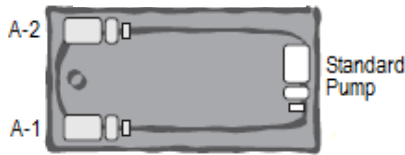

Mercer II, III, VII